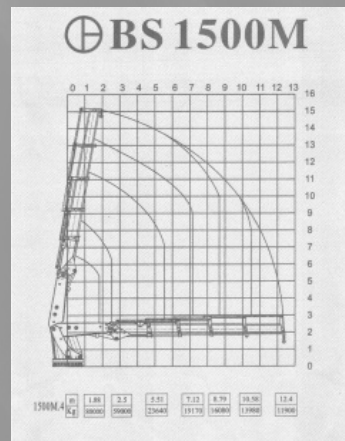

Specification

Daf FAS XF 105.510
 Super Space 6x2 Rigid Draw Bar
 Hiab 122DL-2 top seat Control
 ACB Euro Brick Grab
 Transport Enterprises
 Body & Drawbar Trailer

ACB 1500-4 Marine arrives

The New ACB 1500-4 Marine has a lifting capacity of 12000kg at 12 metres. It follows its predecessors with having Plasma Coated ram shafts With Continuous Slew and Top seat Control as standard. The crane can be fitted with a 10 ton winch and option of Radio control